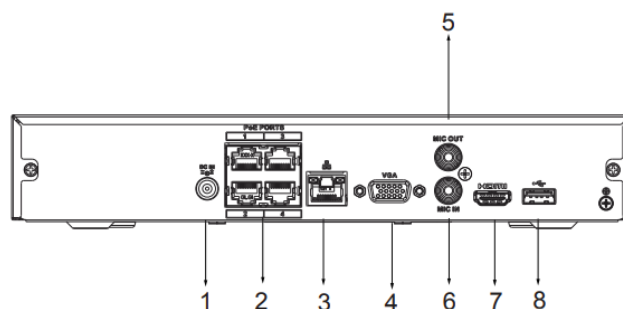

## Panels

- |                           |                            |
|---------------------------|----------------------------|
| 1 DC Power Input          | 2 PoE Ports                |
| 3 Network Port            | 4 VGA Port                 |
| 5 AUDIO IN, RCA Connector | 6 AUDIO OUT, RCA Connector |
| 7 HDMI Port               | 8 USB Port                 |

## Dimensions mm (inch)

47.6 [1.87]